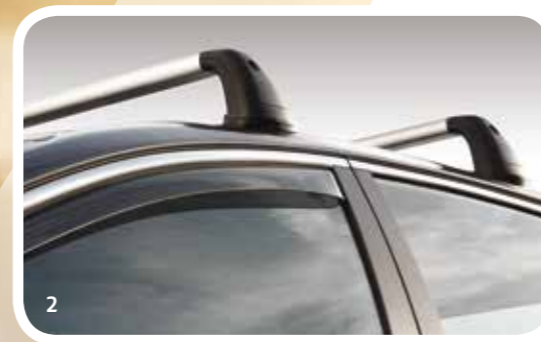

1. **Cross bars, aluminium (cee'd & cee'd GT Line - SW)**
Sturdy lightweight aluminium cross bars purpose-made only for the cee'd Sportswagon roof rails. Easy installation and removal.
[A2211ADE00AL](#)
2. **Roof rack, aluminium (cee'd & cee'd GT Line - 3dr + 5dr)**
Easy to install and remove. Lightweight but strong, this provides the secure basis for mounting your choice of roof carriers. Not suitable for use on vehicles with panorama sunroof. Roof rack for 3dr will become available in 2016.
[A2210ADE00AL \(5dr\)](#)
[A2210ADE10AL \(3dr / available in 2016\)](#)
3. **Xtender ski & snowboard carrier (cee'd & cee'd GT Line - 3dr + 5dr + SW)**
To ease loading and unloading, the carrier can be extended sideways so that clothes and car need not come into contact. Capable of carrying up to 6 pairs of skis or 4 snowboards. Lockable for added security. In case of curved cross bars / roof racks please use the included spacer between the cross bars / roof racks and the carrier.
[55700SBA10](#)
4. **Deluxe ski & snowboard carrier (cee'd & cee'd GT Line - 3dr + 5dr + SW)**
Capable of carrying up to 6 pairs of skis or 4 snowboards. Lockable for added security. In case of curved cross bars / roof racks please use the included spacer between the cross bars / roof racks and the carrier.
[55700SBA20](#)